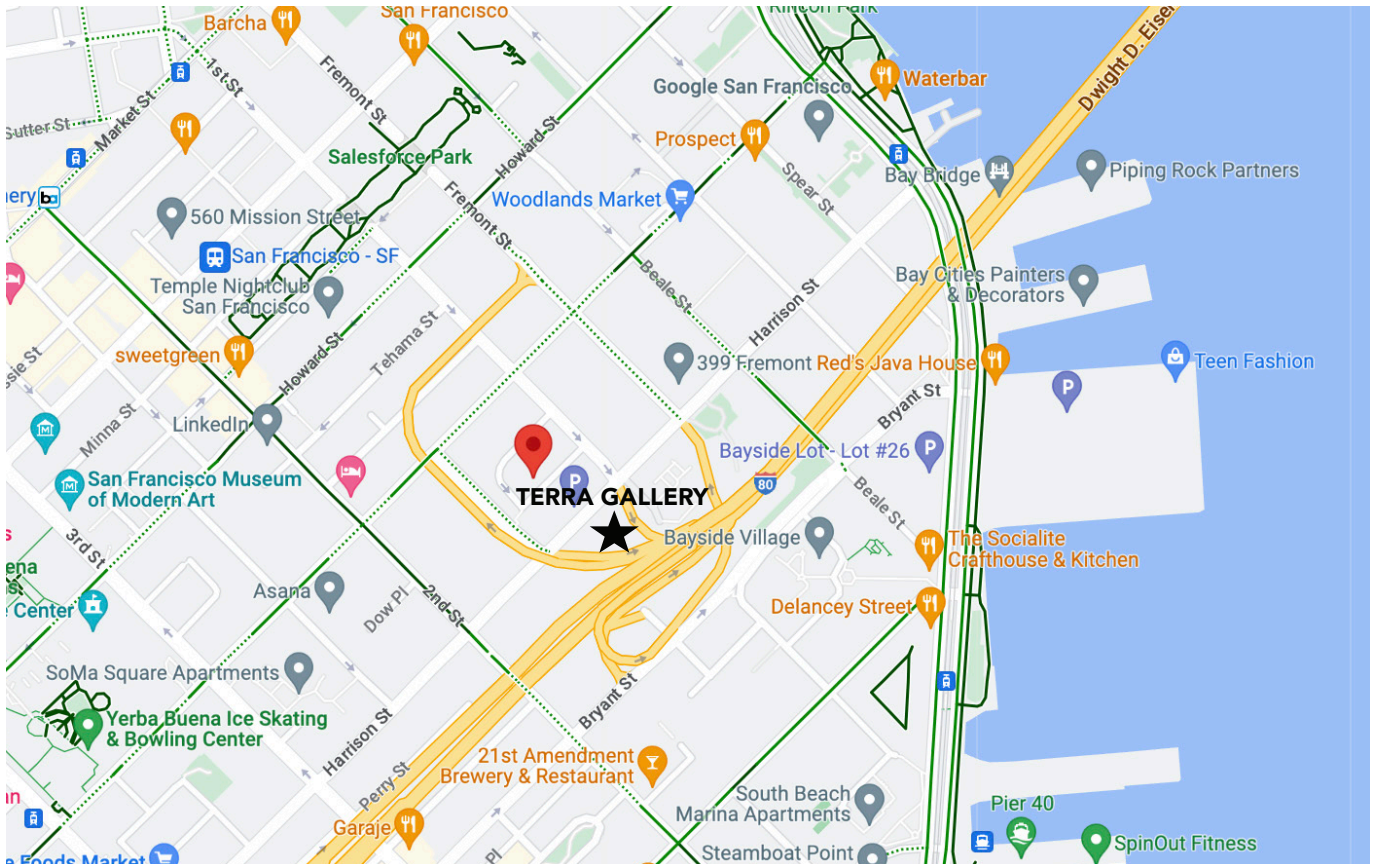

### DRIVING DIRECTIONS:

#### FROM DOWNTOWN SAN FRANCISCO

Drive SE on Second Street. Turn left on Harrison Street. Terra Gallery is on the right.

#### FROM THE EAST BAY

Take I-80 W towards San Francisco. Take exit 2B for Harrison Street. Turn left onto Harrison Street. Terra Gallery is on the left.